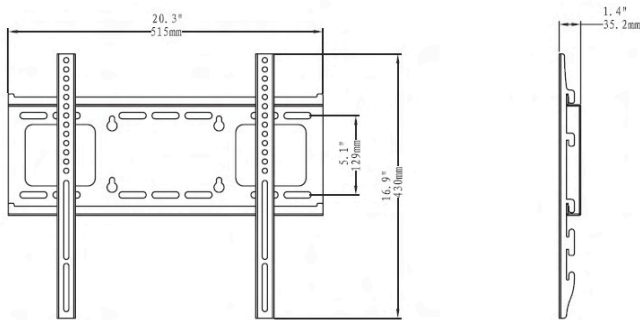

Z4P1-L

Wall Mount - Large | Type - Mono swing arm | Automated mounting hole adjustment | Maximum loading weight - 56.7Kg | Designed for display sizes - 32 - 50 inch
Maximum Hole spacing - 600mm x 400mm

WALL MOUNT SOLUTIONS

G5V37F

Wall Mount - Medium | Type - Fixed and lockable | Maximum loading weight - 56.7Kg | Designed for display sizes - 32 - 50 inch

Maximum hole spacing - 400mm x 400mm

G8V54F

Wall Mount - Large | Type - Fixed and lockable | Maximum loading weight - 90.7Kg | Designed for display sizes - 37 - 63 inch

Maximum hole spacing - 600mm x 400mm

G5V37T

Wall Mount - Medium | Type - Tilt and lockable | Maximum loading weight - 56.7Kg | Designed for display sizes - 32 - 50 inch

Maximum hole spacing - 400mm x 400mm

G8V54T

Wall Mount - Large | Type - Tilt and lockable | Maximum loading weight - 90.7Kg | Designed for display sizes - 37 - 63 inch

Maximum Hole spacing - 600mm x 400mm