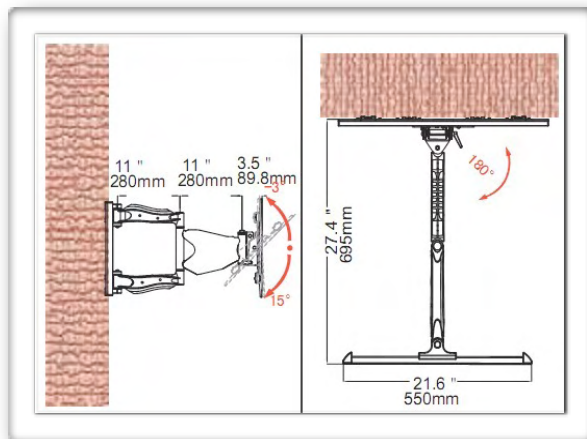

Z5P1-L

Wall Mount - Large | Type - Mono arm concertina | Automated mounting hole adjustment | Maximum loading weight - 56.7Kg | Designed for display sizes - 32 - 50 inch
Maximum hole spacing - 600mm x 400mm

Z4P1-L

Wall Mount - Large | Type - Mono swing arm | Automated mounting hole adjustment | Maximum loading weight - 56.7Kg | Designed for display sizes - 32 - 50 inch
Maximum Hole spacing - 600mm x 400mm

Maximum hole spacing - 600mm x 400mm

G5V37T

Wall Mount - Medium | Type - Tilt and lockable | Maximum loading weight - 56.7Kg | Designed for display sizes - 32 - 50 inch

Maximum hole spacing - 400mm x 400mm

G8V54T

Wall Mount - Large | Type - Tilt and lockable | Maximum loading weight - 90.7Kg | Designed for display sizes - 37 - 63 inch

Maximum Hole spacing - 600mm x 400mm