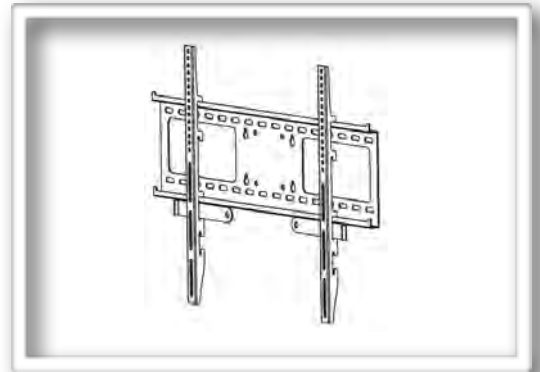

Z4P1-L

Wall Mount - Large | Type - Mono swing arm | Automated mounting hole adjustment | Maximum loading weight - 56.7Kg | Designed for display sizes - 32 - 50 inch
Maximum Hole spacing - 600mm x 400mm

WALL MOUNT SOLUTIONS

G5V37F

Wall Mount - Medium | Type - Fixed and lockable | Maximum loading weight - 56.7Kg | Designed for display sizes - 32 - 50 inch

Maximum hole spacing - 400mm x 400mm

G8V54F

Wall Mount - Large | Type - Fixed and lockable | Maximum loading weight - 90.7Kg | Designed for display sizes - 37 - 63 inch

Maximum hole spacing - 600mm x 400mm

G5V37T

Wall Mount - Medium | Type - Tilt and lockable | Maximum loading weight - 56.7Kg | Designed for display sizes - 32 - 50 inch

Maximum hole spacing - 400mm x 400mm

G8V54T

Wall Mount - Large | Type - Tilt and lockable | Maximum loading weight - 90.7Kg | Designed for display sizes - 37 - 63 inch

Maximum Hole spacing - 600mm x 400mm