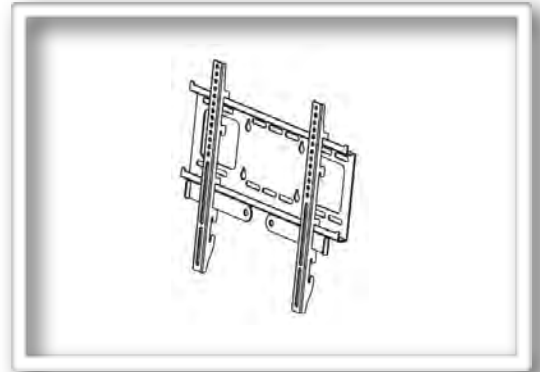

Z5P1-L

Wall Mount - Large | Type - Mono arm concertina | Automated mounting hole adjustment | Maximum loading weight - 56.7Kg | Designed for display sizes - 32 - 50 inch
Maximum hole spacing - 600mm x 400mm

Z4P1-L

Wall Mount - Large | Type - Mono swing arm | Automated mounting hole adjustment | Maximum loading weight - 56.7Kg | Designed for display sizes - 32 - 50 inch
Maximum Hole spacing - 600mm x 400mm

WALL MOUNT SOLUTIONS

G5V37F

Wall Mount - Medium | Type - Fixed and lockable | Maximum loading weight - 56.7Kg | Designed for display sizes - 32 - 50 inch

Maximum hole spacing - 400mm x 400mm

G8V54F

Wall Mount - Large | Type - Fixed and lockable | Maximum loading weight - 90.7Kg | Designed for display sizes - 37 - 63 inch

Maximum hole spacing - 600mm x 400mm

G5V37T

Wall Mount - Medium | Type - Tilt and lockable | Maximum loading weight - 56.7Kg | Designed for display sizes - 32 - 50 inch

Maximum hole spacing - 400mm x 400mm