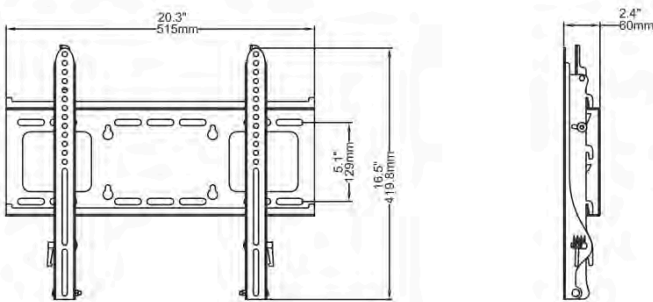

Z4P1-L

Wall Mount - Large | Type - Mono swing arm | Automated mounting hole adjustment | Maximum loading weight - 56.7Kg | Designed for display sizes - 32 - 50 inch
Maximum Hole spacing - 600mm x 400mm

WALL MOUNT SOLUTIONS

G5V37F

Wall Mount - Medium | Type - Fixed and lockable | Maximum loading weight - 56.7Kg | Designed for display sizes - 32 - 50 inch

Maximum hole spacing - 400mm x 400mm

G8V54F

Wall Mount - Large | Type - Fixed and lockable | Maximum loading weight - 90.7Kg | Designed for display sizes - 37 - 63 inch

Maximum hole spacing - 600mm x 400mm

G5V37T

Wall Mount - Medium | Type - Tilt and lockable | Maximum loading weight - 56.7Kg | Designed for display sizes - 32 - 50 inch

Maximum hole spacing - 400mm x 400mm

G8V54T

Wall Mount - Large | Type - Tilt and lockable | Maximum loading weight - 90.7Kg | Designed for display sizes - 37 - 63 inch

Maximum Hole spacing - 600mm x 400mm