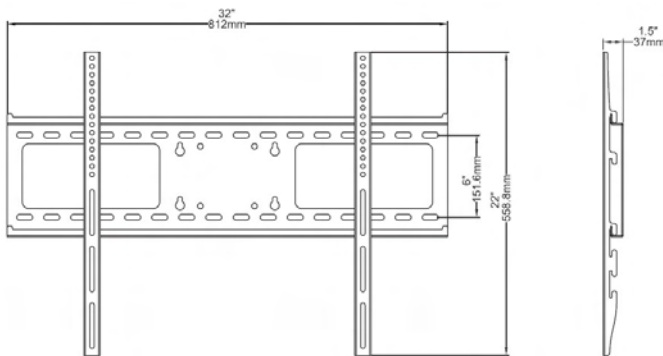

Z4P1-L

Wall Mount - Large | Type - Mono swing arm | Automated mounting hole adjustment | Maximum loading weight - 56.7Kg | Designed for display sizes - 32 - 50 inch
Maximum Hole spacing - 600mm x 400mm

WALL MOUNT SOLUTIONS

G5V37F

Wall Mount - Medium | Type - Fixed and lockable | Maximum loading weight - 56.7Kg | Designed for display sizes - 32 - 50 inch

Maximum hole spacing - 400mm x 400mm

G8V54F

Wall Mount - Large | Type - Fixed and lockable | Maximum loading weight - 90.7Kg | Designed for display sizes - 37 - 63 inch

Maximum hole spacing - 600mm x 400mm

G5V37T

Wall Mount - Medium | Type - Tilt and lockable | Maximum loading weight - 56.7Kg | Designed for display sizes - 32 - 50 inch

Maximum hole spacing - 400mm x 400mm

G8V54T

Wall Mount - Large | Type - Tilt and lockable | Maximum loading weight - 90.7Kg | Designed for display sizes - 37 - 63 inch

Maximum Hole spacing - 600mm x 400mm