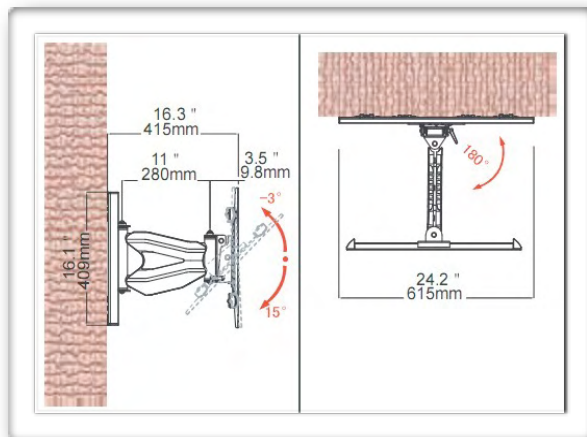

Z5P1-L

Wall Mount - Large | Type - Mono arm concertina | Automated mounting hole adjustment | Maximum loading weight - 56.7Kg | Designed for display sizes - 32 - 50 inch
Maximum hole spacing - 600mm x 400mm

Z4P1-L

Wall Mount - Large | Type - Mono swing arm | Automated mounting hole adjustment | Maximum loading weight - 56.7Kg | Designed for display sizes - 32 - 50 inch
Maximum Hole spacing - 600mm x 400mm

Maximum hole spacing - 600mm x 400mm

G5V37T

Wall Mount - Medium | Type - Tilt and lockable | Maximum loading weight - 56.7Kg | Designed for display sizes - 32 - 50 inch

Maximum hole spacing - 400mm x 400mm

G8V54T

Wall Mount - Large | Type - Tilt and lockable | Maximum loading weight - 90.7Kg | Designed for display sizes - 37 - 63 inch

Maximum Hole spacing - 600mm x 400mm