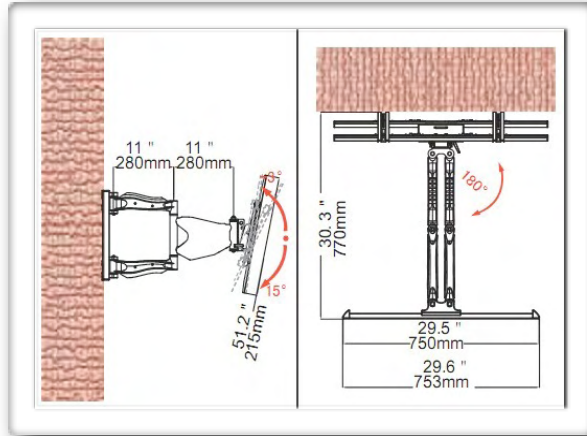

Z5P1-L

Wall Mount - Large | Type - Mono arm concertina | Automated mounting hole adjustment | Maximum loading weight - 56.7Kg | Designed for display sizes - 32 - 50 inch
Maximum hole spacing - 600mm x 400mm

Z4P1-L

Wall Mount - Large | Type - Mono swing arm | Automated mounting hole adjustment | Maximum loading weight - 56.7Kg | Designed for display sizes - 32 - 50 inch
Maximum Hole spacing - 600mm x 400mm

Maximum hole spacing - 600mm x 400mm

G5V37T

Wall Mount - Medium | Type - Tilt and lockable | Maximum loading weight - 56.7Kg | Designed for display sizes - 32 - 50 inch

Maximum hole spacing - 400mm x 400mm

G8V54T

Wall Mount - Large | Type - Tilt and lockable | Maximum loading weight - 90.7Kg | Designed for display sizes - 37 - 63 inch

Maximum Hole spacing - 600mm x 400mm