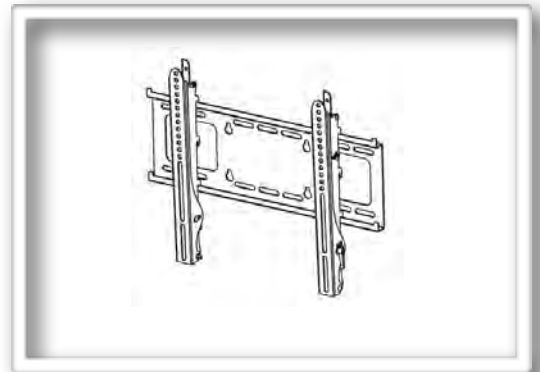

Z4P1-L

Wall Mount - Large | Type - Mono swing arm | Automated mounting hole adjustment | Maximum loading weight - 56.7Kg | Designed for display sizes - 32 - 50 inch
Maximum Hole spacing - 600mm x 400mm

WALL MOUNT SOLUTIONS

G5V37F

Wall Mount - Medium | Type - Fixed and lockable | Maximum loading weight - 56.7Kg | Designed for display sizes - 32 - 50 inch

Maximum hole spacing - 400mm x 400mm

G8V54F

Wall Mount - Large | Type - Fixed and lockable | Maximum loading weight - 90.7Kg | Designed for display sizes - 37 - 63 inch

Maximum hole spacing - 600mm x 400mm

G5V37T

Wall Mount - Medium | Type - Tilt and lockable | Maximum loading weight - 56.7Kg | Designed for display sizes - 32 - 50 inch

Maximum hole spacing - 400mm x 400mm

G8V54T

Wall Mount - Large | Type - Tilt and lockable | Maximum loading weight - 90.7Kg | Designed for display sizes - 37 - 63 inch

Maximum Hole spacing - 600mm x 400mm