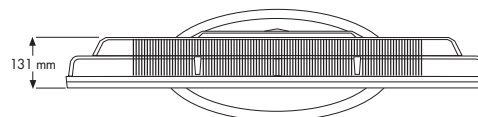

Detail Explanation

* 10 bit (D) - 8 bit + dithering ** Dynamic Contrast Ratio *** GTG - Grey to Grey **** MPRT - Motion Picture Response Time

52" PLS52THD

Pvision®
it's now possible!

www.pvision.tv / 0861 PVISION