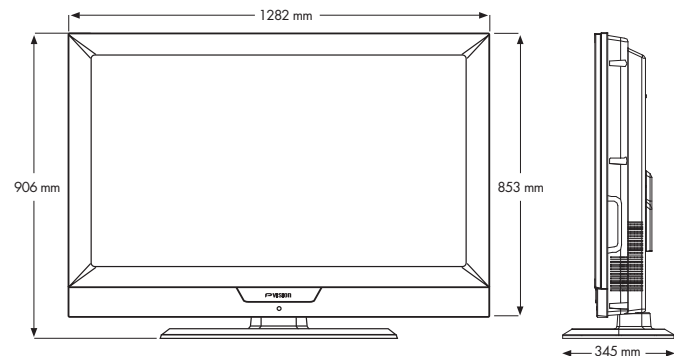

Detail Explanation

* 10 bit (D) - 8 bit + dithering ** Dynamic Contrast Ratio *** GTG - Grey to Grey **** MPRT - Motion Picture Response Time

52" PLS52THD

Pvision®
it's now possible!

www.pvision.tv / 0861 PVISION